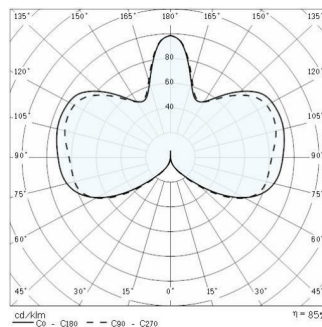

# STILO+MIDI H720

<b>Part number</b>	302276
<b>Lampholder:</b>	E27
<b>Light Source:</b>	INCANDESCENT LAMPS (A60)
<b>Wattage:</b>	1x60 W
<b>Finish:</b>	GR-20 / Metallic grey / Glossy
<b>Insulation class:</b>	I
<b>Degree of protection:</b>	IP44
<b>IK-J-xxIP:</b>	IK04 0.50J xx3
<b>Optic:</b>	SYMMETRIC EXTRA WIDE REFLECTOR
<b>Ta MIN luminaire:</b>	-30°
<b>Ta MAX luminaire:</b>	45°

## Description

Garden luminaire, pole-mounted or mounted on wall bracket, comprising:

- Die-cast painted aluminium glass holder
- Blown matte glass diffuser
- Foam silicone gasket
- Techno-polymer unheaded screws for quick locking of the diffuser to the housing
- Die-cast aluminium cable compartment
- Options: screens and rasters in different heights and configurations
- Extruded painted aluminium post (h 500 mm) with base plate, for the STILO+MINI and STILO+MIDI versions

## Photometric data