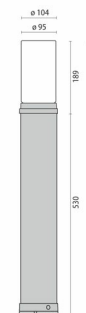

# STILO+MIDI H720

<b>Part number</b>	302276
<b>Lampholder:</b>	E27
<b>Light Source:</b>	INCANDESCENT LAMPS (A60)
<b>Wattage:</b>	1x60 W
<b>Finish:</b>	GR-20 / Metallic grey / Glossy
<b>Insulation class:</b>	I
<b>Degree of protection:</b>	IP44
<b>IK-J-xxIP:</b>	IK04 0.50J xx3
<b>Optic:</b>	SYMMETRIC EXTRA WIDE REFLECTOR
<b>Ta MIN luminaire:</b>	-30°
<b>Ta MAX luminaire:</b>	45°

## Description

Garden luminaire, pole-mounted or mounted on wall bracket, comprising:

- Die-cast painted aluminium glass holder
- Blown matte glass diffuser
- Foam silicone gasket
- Techno-polymer unheaded screws for quick locking of the diffuser to the housing
- Die-cast aluminium cable compartment
- Options: screens and rasters in different heights and configurations
- Extruded painted aluminium post (h 500 mm) with base plate, for the STILO+MINI and STILO+MIDI versions

## Photometric data

## Technical drawings